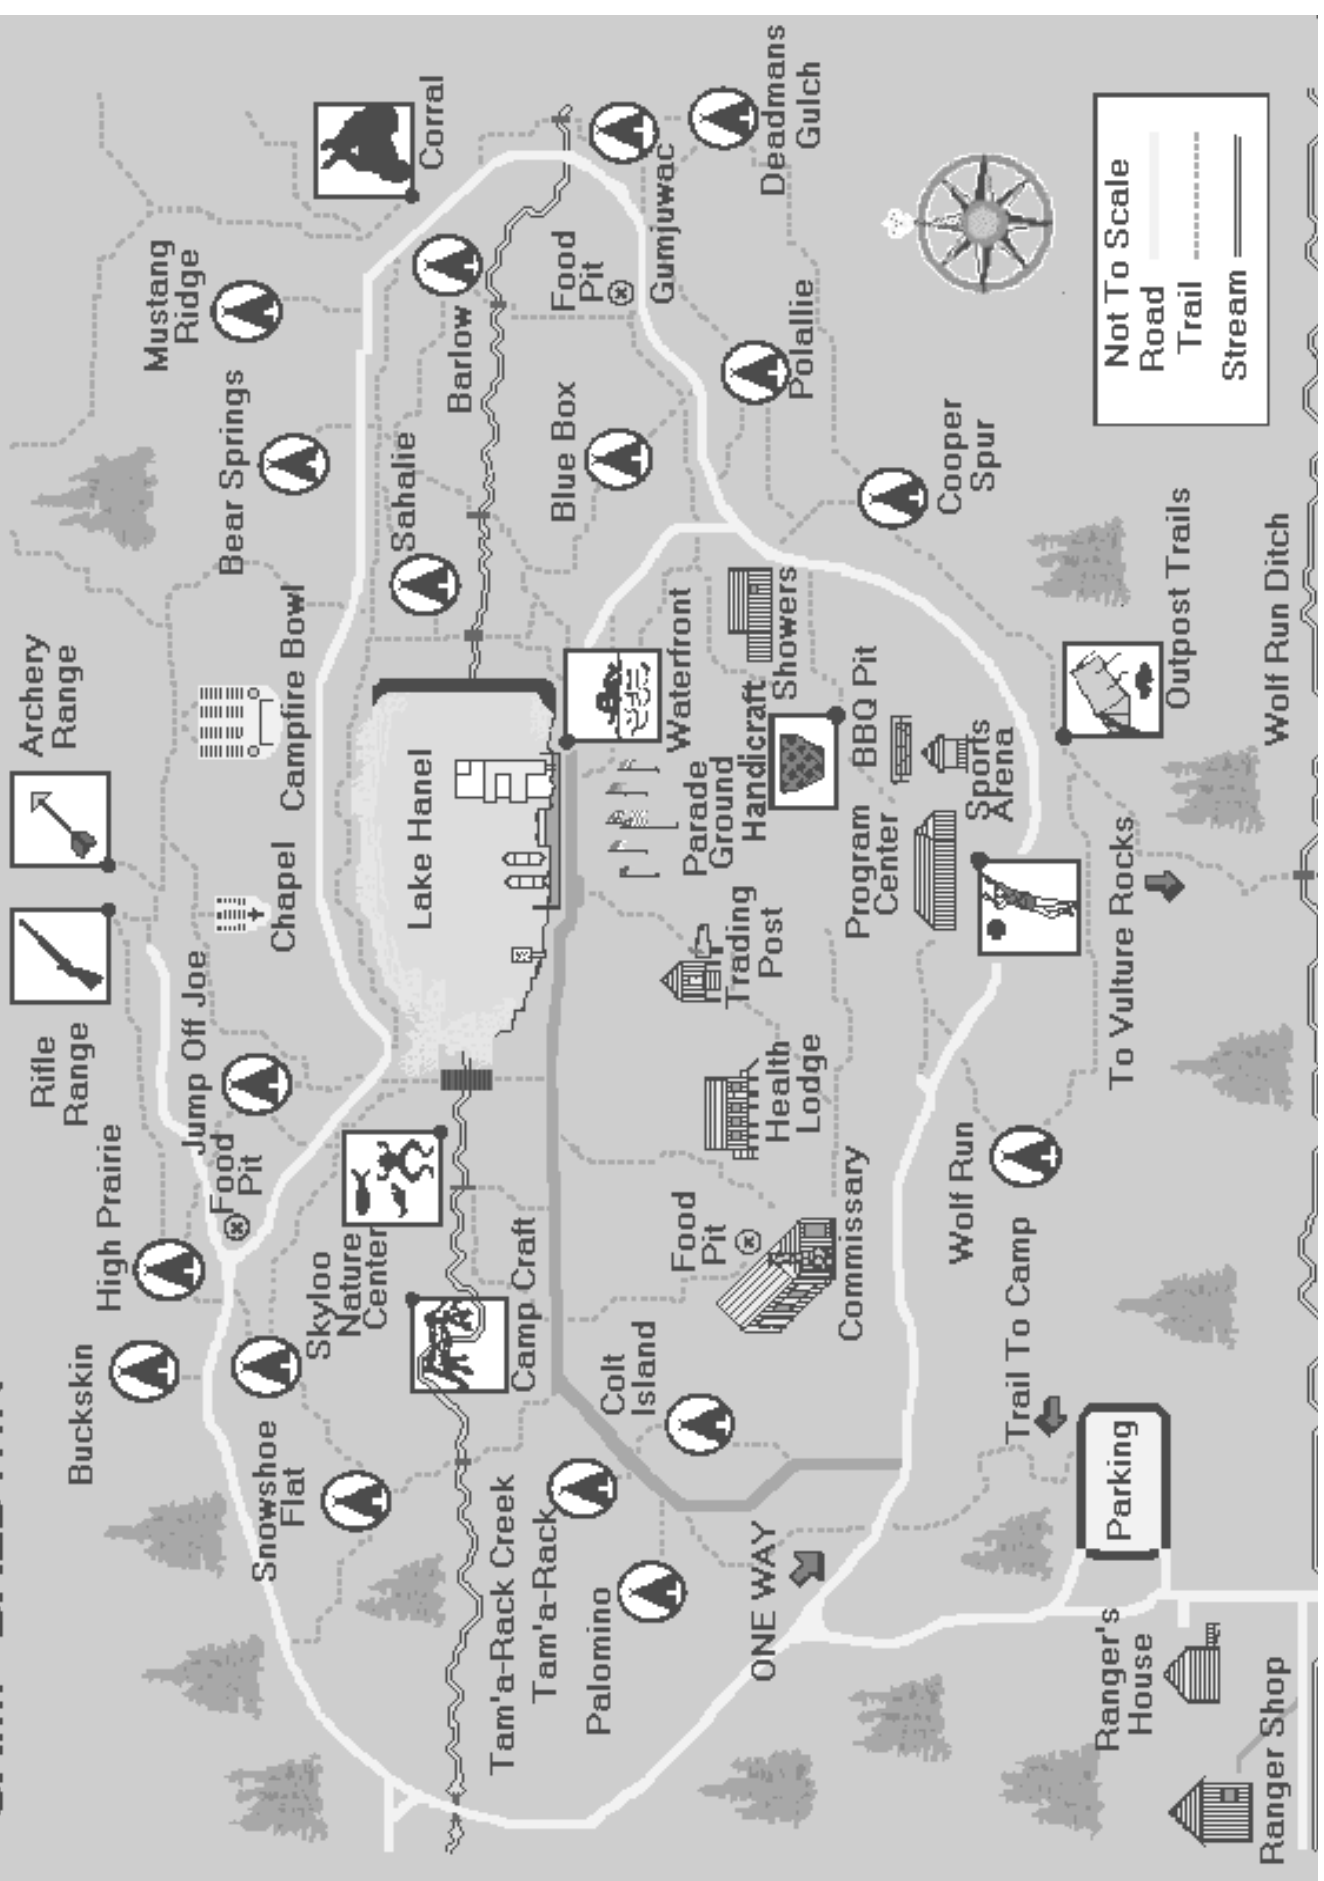

CAMP BALDWIN

Not To Scale
Road ———
Trail - - - - -
Stream ~~~~~

Parking

Ranger's House

Ranger Shop

ONE WAY

To Vulture Rocks

Outpost Trails

Wolf Run Ditch

Wolf Run

Trail To Camp

Commissary

Food Pit

Parade Ground

Trading Post

Handicraft

Waterfront

BBQ Pit

Sports Arena

Program Center

Showers

Handicraft

Cooper Spur

Deadmans Gulch

Polallie

Gumjuwac

Blue Box

Food Pit

Barlow

Sahalie

Bear Springs

Mustang Ridge

Lake Hanel

Tam'a-Rack Creek

Tam'a-Rack

Palomino

Colt Island

Camp Craft

Skyloo Nature Center

Snowshoe Flat

Buckskin

High Prairie

Rifle Range

Archery Range

Jump Off Joe

Chapel Campfire Bowl

Corral

Ranger's House

Ranger Shop

ONE WAY

To Vulture Rocks

Outpost Trails

Wolf Run Ditch

Wolf Run

Trail To Camp

Commissary

Food Pit

Parade Ground

Trading Post

Handicraft

Waterfront

BBQ Pit

Sports Arena

Program Center

Showers

Handicraft

Cooper Spur

Deadmans Gulch

Polallie

Gumjuwac

Blue Box

Food Pit

Barlow

Sahalie

Bear Springs

Mustang Ridge

Lake Hanel

Tam'a-Rack Creek

Tam'a-Rack

Palomino

Colt Island

Camp Craft

Skyloo Nature Center

Snowshoe Flat

Buckskin

High Prairie

Rifle Range

Archery Range

Jump Off Joe

Chapel Campfire Bowl

Corral